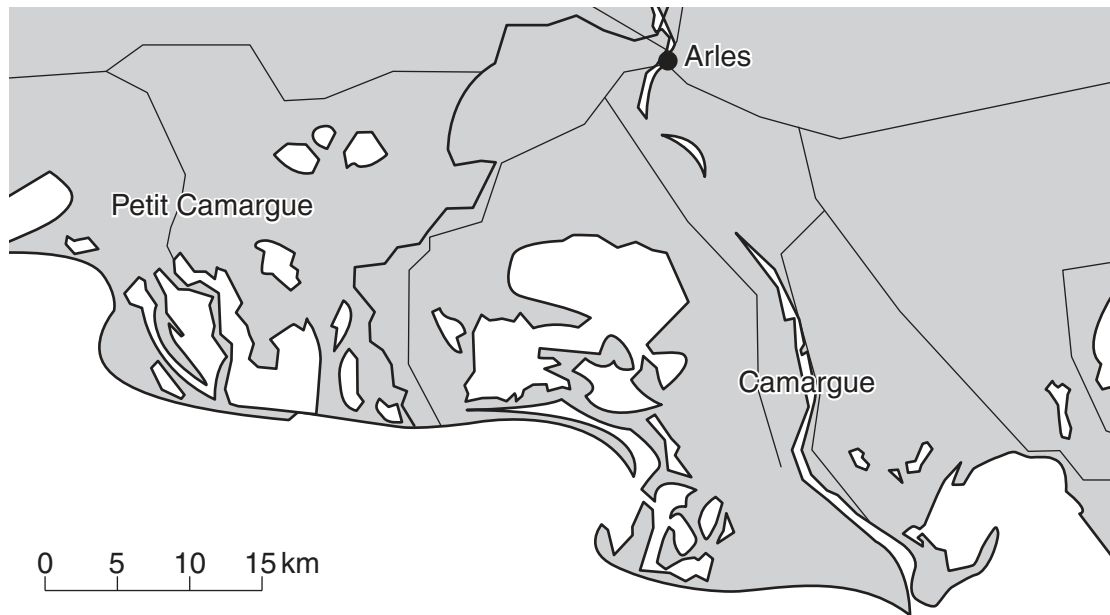

READ THESE INSTRUCTIONS FIRST

This Insert contains Fig. 1.2, Fig. 2.1, Fig. 2.3 and Fig. 4.1.
DO NOT WRITE ON THIS INSERT.

This document consists of **5** printed pages and **3** blank pages.

The Kariba Dam supplies 1266 MW of electricity to parts of both Zambia (including the Copperbelt) and Zimbabwe.

Fig. 1.2

Fig. 2.1

Camargue is one of the largest areas of wetlands in Europe, in which numerous fragile ecosystems interpenetrate. This exceptional biological richness is produced by water and salt inputs into soil through periodic flooding.