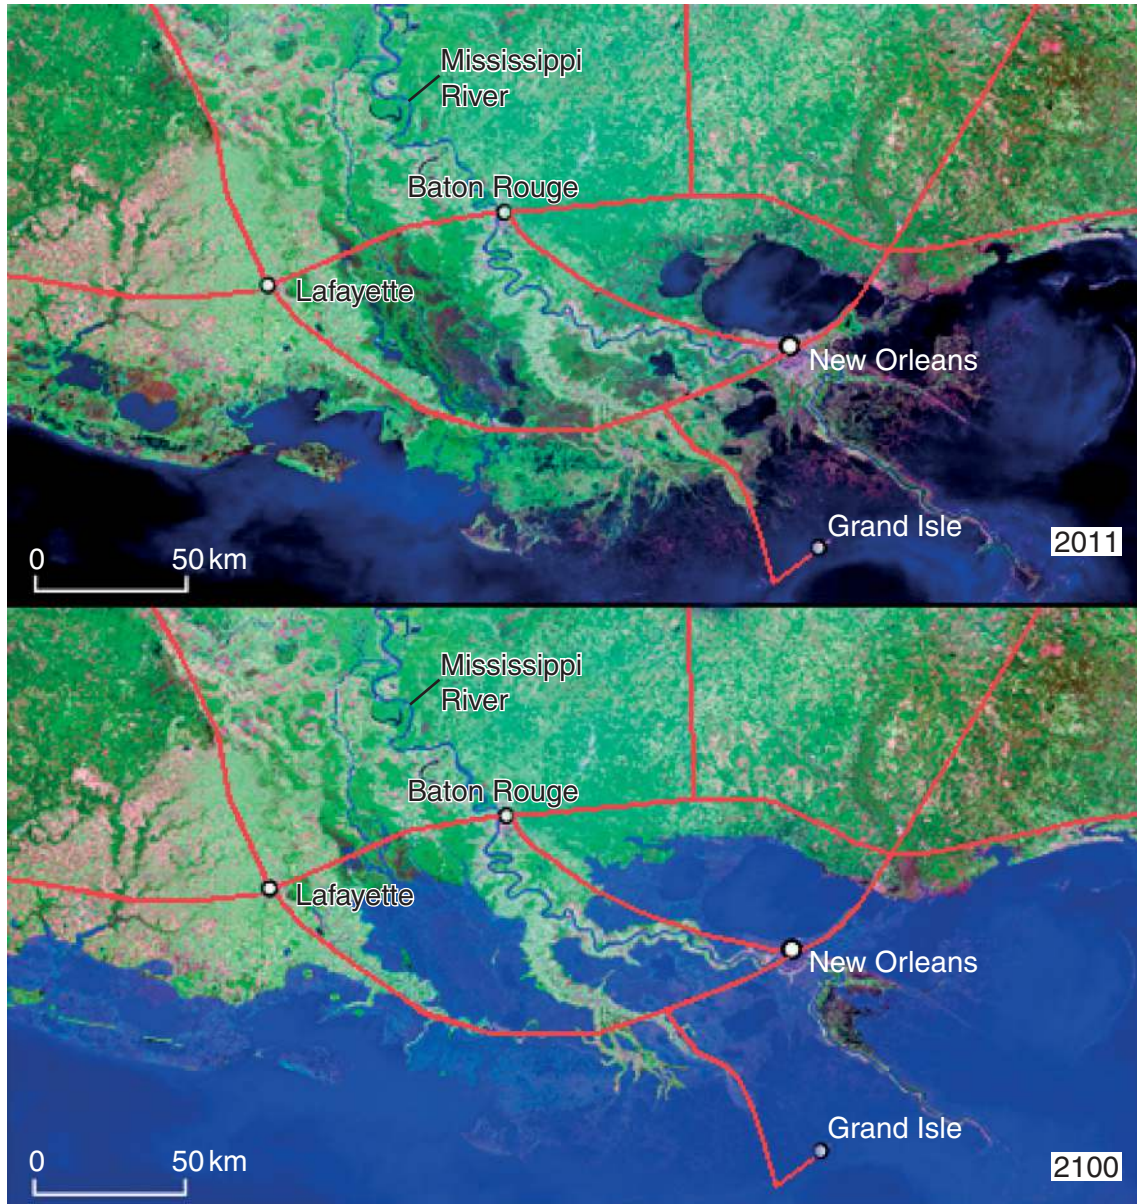

READ THESE INSTRUCTIONS FIRST

This Insert contains Fig. 1.2, Fig. 2.1, Fig. 2.3 and Fig. 4.1.
DO NOT WRITE ON THIS INSERT.

This document consists of **5** printed pages and **3** blank pages.

The Kariba Dam supplies 1266 MW of electricity to parts of both Zambia (including the Copperbelt) and Zimbabwe.

Fig. 1.2

Fig. 2.1

Camargue is one of the largest areas of wetlands in Europe, in which numerous fragile ecosystems interpenetrate. This exceptional biological richness is produced by water and salt inputs into soil through periodic flooding.

The area is of international interest in terms of its vegetation and habitats, which are also essential for the protection of migratory birds.

Fig. 2.3

Fig. 4.1

BLANK PAGE

Copyright Acknowledgements:

Question 1b Figure 1.2 Photograph © Rhys Jones; *Kariba Dam*; <http://upload.wikimedia.org/wikipedia/commons/f/f3/KaribaDam.jpg>.
Question 2a Figure 2.1 Photograph © Arterra Picture Library / Alamy, BEMJHA.
Question 2b Figure 2.3 Photograph © <http://tsouret.fond-ecran-image.com/blog-photo/files/2009/11/pont-de-gau-001.jpg>; Galerie photo de Tsouret.
Question 4 Figure 4.1 Photograph © <http://news.nationalgeographic.com/news/2009/06/090629-mississippi-river-sea-levels/>; Illustrations courtesy Mike Blum, created using NASA images.